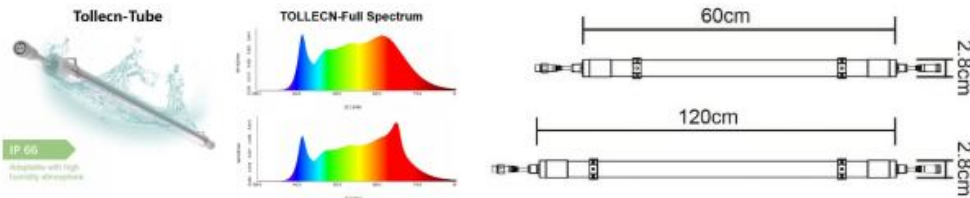

**led plant grow light tube**

We provide IP 65 waterproof T8 Tube, standard is full spectrum, also can provide customized full spectrum. There have 0.6m, 1.2m and 1.5m length. We provide one set product, include: T8 tube, power deiver and cables.

**Multiple Tube Connection Detail**

Input Voltage: 85Vac - 265Vac, 50/60Hz

| Product Name  | Length    | Power   | Maximum Tube Per Power Cable |        |
|---------------|-----------|---------|------------------------------|--------|
|               |           |         | DC 24V                       | DC 36V |
| Grow -Tube10W | 0.6M(2ft) | 10 Watt | 20                           | 30     |
| Grow -Tube20W | 1.2M(4ft) | 20 Watt | 12                           | 15     |
| Grow -Tube24W | 1.5M(5ft) | 24 Watt | 10                           | 12     |

Our 1.2m 20W T8 tube full spectrum, have 2.2umol/J, and glad to provide spectrum test report to customers for checking.

**Features:**

Shell material: Aluminum shell

Beam angle: 240 degree beam angle, fill lighting more grow area and better light efficiency.