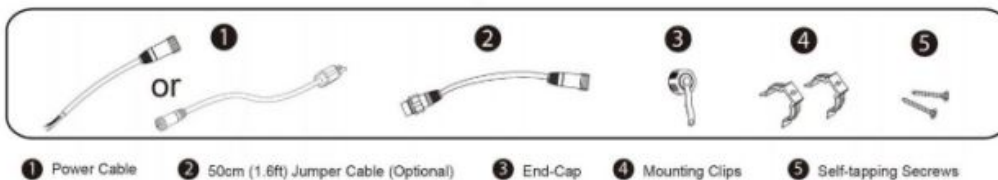

led plant grow light tube

We provide IP 65 waterproof T8 Tube, standard is full spectrum, also can provide customized full spectrum. There have 0.6m, 1.2m and 1.5m length. We provide one set product, include: T8 tube, power deiver and cables.

Multiple Tube Connection Detail

Input Voltage: 85Vac - 265Vac, 50/60Hz

Product Name	Length	Power	Maximum Tube Per Power Cable	
			DC 24V	DC 36V
Grow -Tube10W	0.6M(2ft)	10 Watt	20	30
Grow -Tube20W	1.2M(4ft)	20 Watt	12	15
Grow -Tube24W	1.5M(5ft)	24 Watt	10	12